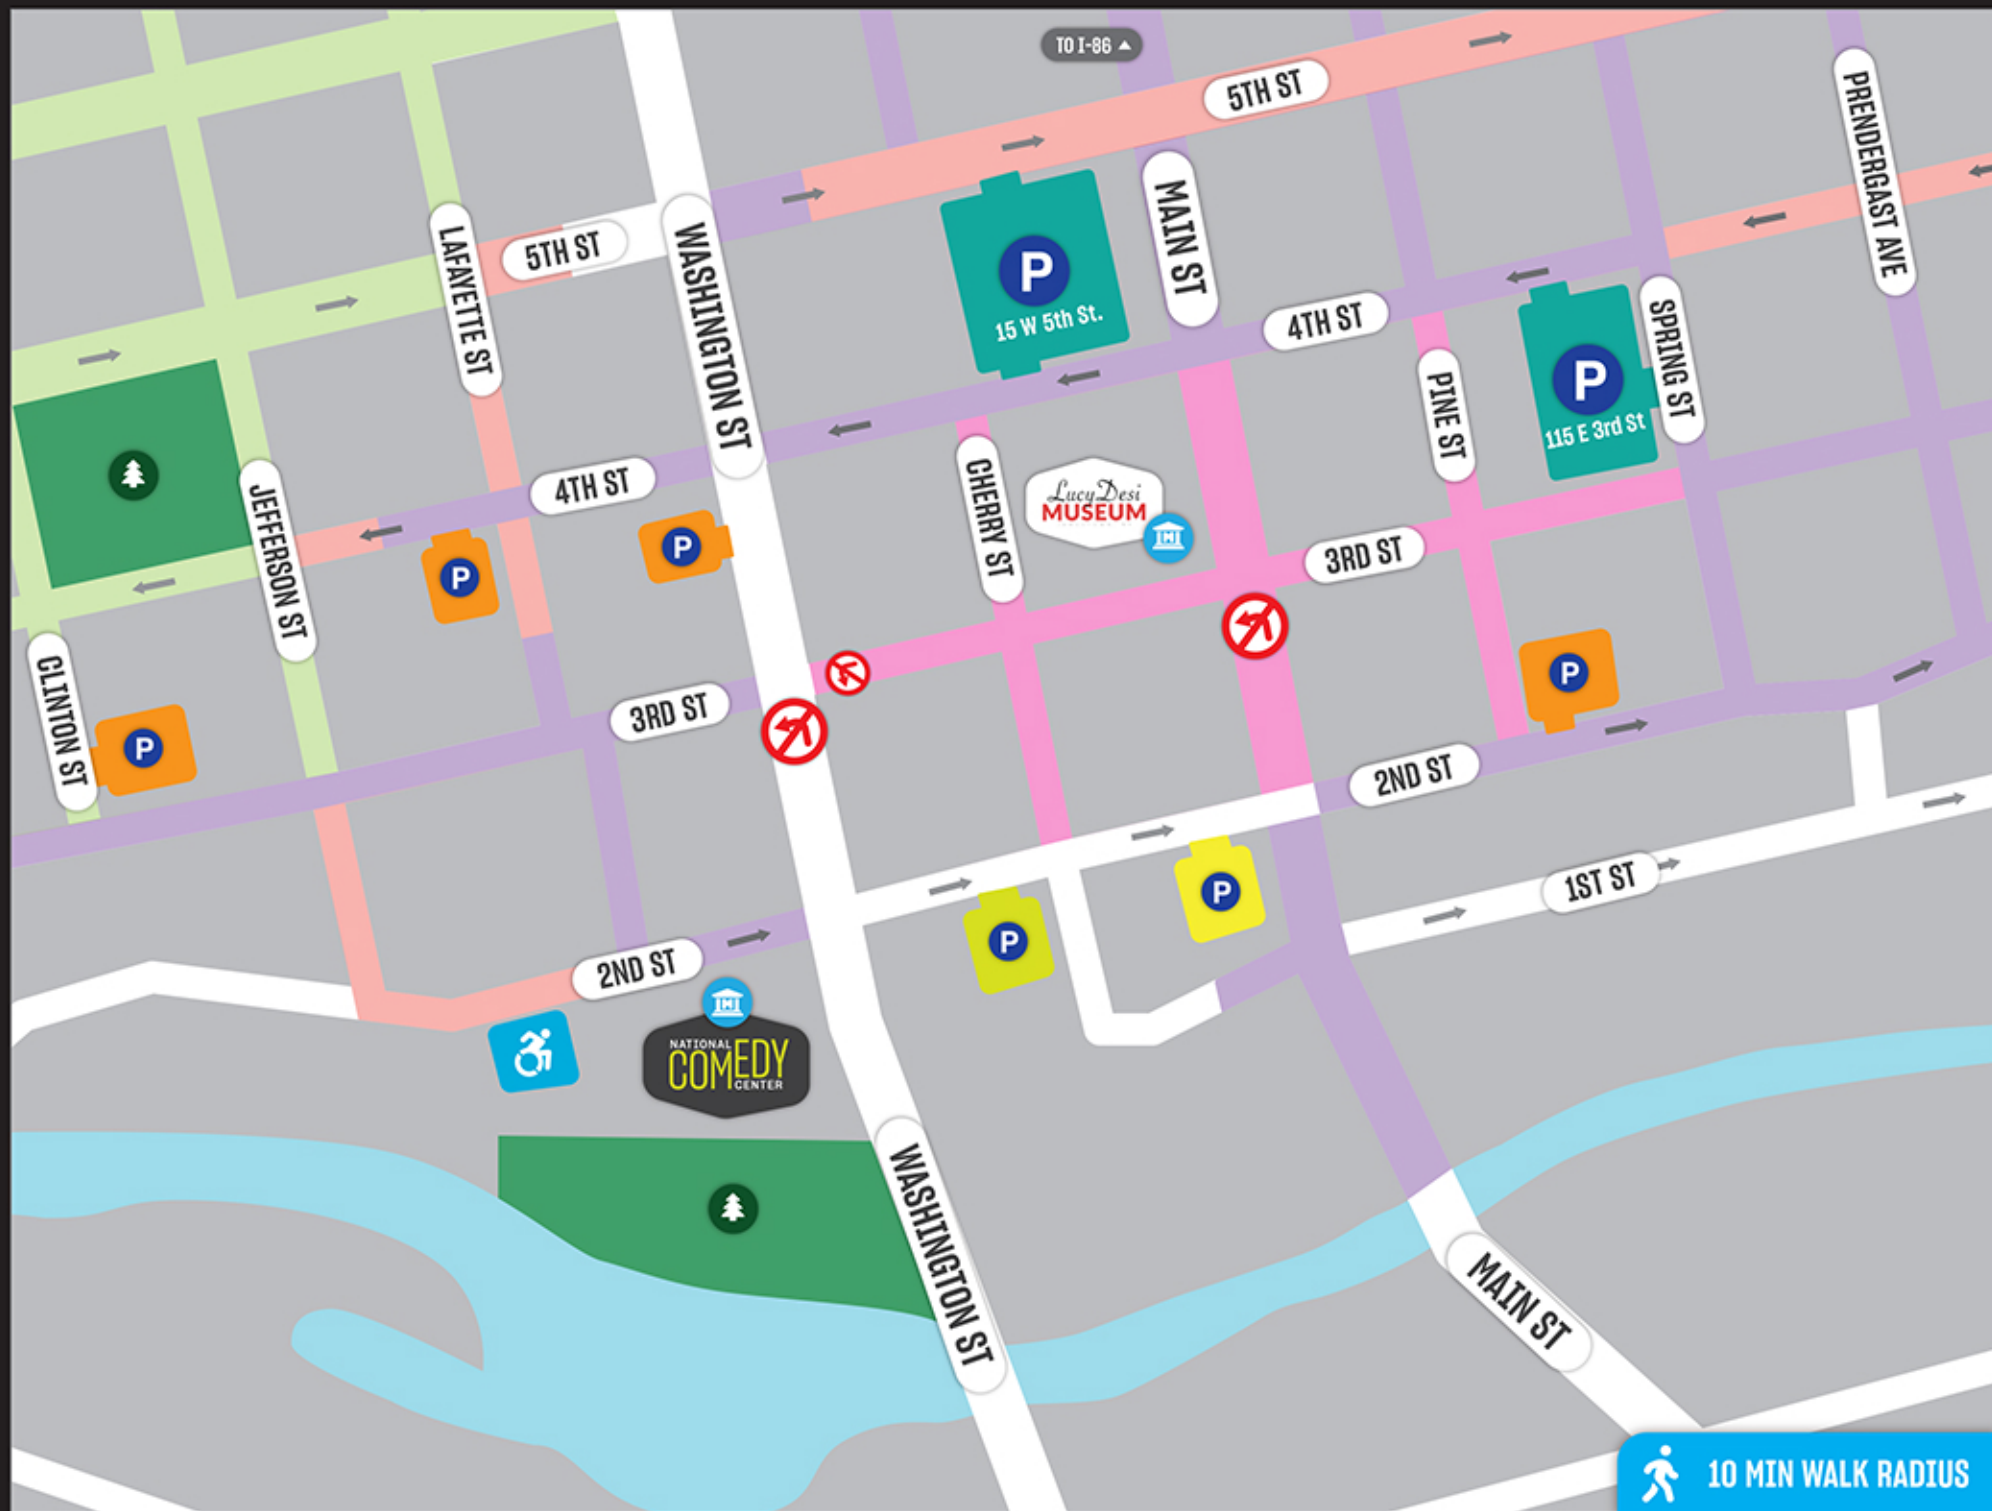

NATIONAL COMEDY CENTER PARKING INFORMATION

FREE PARKING 45 W 2nd St

LIMITED SPACE AVAILABLE

MAP KEY

	\$1.00/hr. Parking Garage \$5.00/day
	\$.50/hr. 12 hrs. Max Metered Lot
	\$.50/hr. 3 hrs. Max On-Street
	\$.50/hr. 3 hrs. Max Metered Lot
	\$.50/hr. 12 hrs. Max On-Street
	Free 2 hrs. Max On-Street
	Free On-Street
	Free Accessible Parking Only

WHEN TO PAY METERS

9 am to 5 pm, Mon. - Fri.

All parking is free on the weekends.

The meters only accept nickels, dimes, and quarters.

NATIONAL COMEDY CENTER

716-484-2222

comedycenter.org

203 W 2nd St.
Jamestown, New York

10 MIN WALK RADIUS